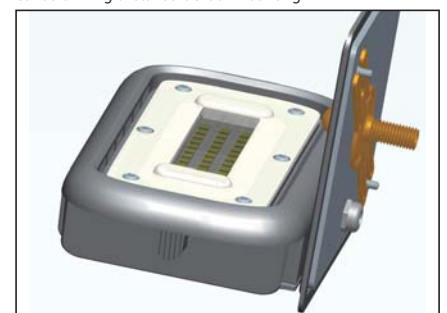

Features

- Rugged aluminum housing with UV resistant powder coat finish offers outstanding corrosion protection.
- Delivers up to 5,400 lm while power consumption is 45W only.
- Three Installation for option: 1/2" Knuckle Mount and Trunnion and wall mount
- Wide Flood beam spread 7H x 7V
- Long life LEDs lasting up to 50,000hours.
- IP66 rated and suitable for use in ambients from -40 °C to 50 °C (-40 °F ~ 122 °F).
- UL wet location listed and DLC qualified

Applications

- Facade, Wall Washing, Landscape lighting, Poster board lighting, Building lighting.

Specification

Specification/ Model	FD45W27V40KBDB77	FD45W27V50KBDB77
Input Power	45W	45W
Lumens output	5400lm	5400lm
Efficacy	120lm/W	120lm/W
CRI	70	
Color Temperature	4000K	5000K
Input Voltage	120-277V AC	
NEMA	7Hx7V	
Lens	Polycarbonate (UL Recognized) Suitable for outdoor use with respect to exposure to Ultraviolet Light, Water Exposure and Immersion in accordance with UL 746C	
Mounting	1/2" Knuckle Mount and Trunnion and Wall Mount optional	

Note: D* Dark Bronze finish color is default color, please consult factory for lead time if other color is needed.

MOUNTING

1/2" Knuckle Mount

Die-cast aluminum knuckle provides flexibility in mounting from a variety of areas.

Trunnion Mount

Die-cast aluminum trunnion is easily adapted to many surfaces and allows easy fixture aiming angles.

Wall Mount

Wall Mount is easy to install for direct wall mounting with 1/2' conduit wiring or standard J-box mounting