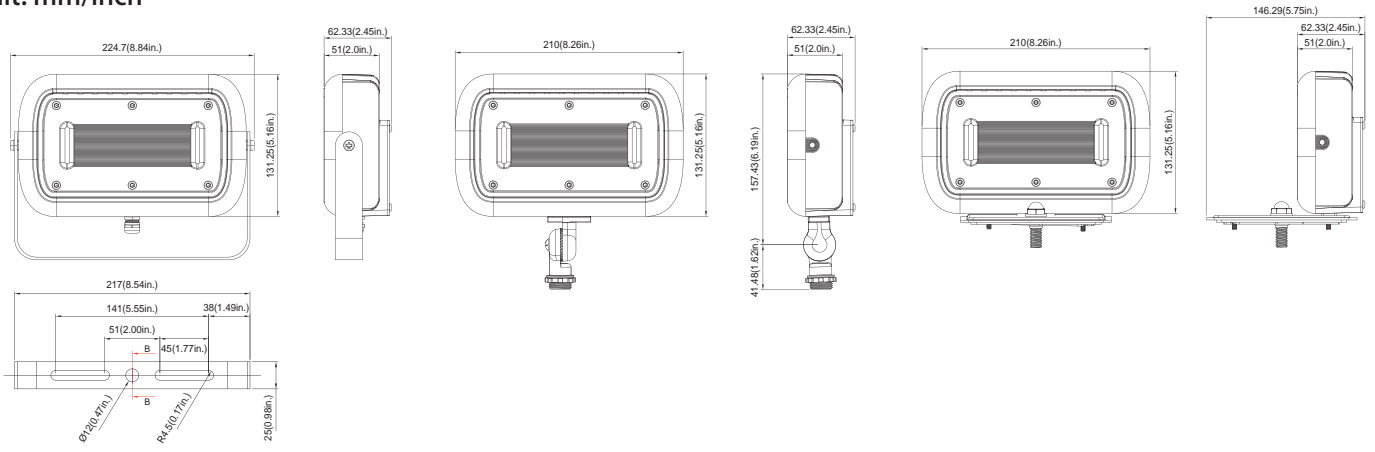

Trunnion Mount

Die-cast aluminum trunnion is easily adapted to many surfaces and allows easy fixture aiming angles.

Wall Mount

Wall Mount is easy to install for direct wall mounting with 1/2' conduit wiring or standard J-box mounting

DIMENSIONS

unit: mm/inch

Photometrics

FD45W27V40KBDB77

Luminous Intensity Distribution Curve

Illuminance at a Distance