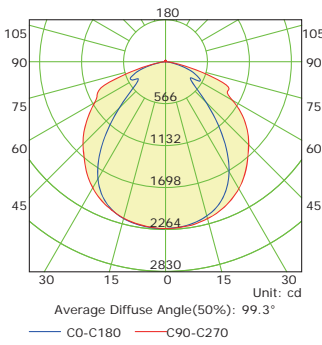

Ordering Guide

EXAMPLE: FD 45W 27V 50K YYY

Lamp Type	Power Consumption	Input Voltage	CCT	CRI	Finish	Beam Angle
FD Flood Light	45W 45Watts	27V 120-277V	30K 3000K	B 70CRI	D Dark Bronze	B77 7Hx7V
			35K 3500K		B Black	
			40K 4000K		W White	
			50K 5000K			

DIMENSIONS

unit: mm/inch

Photometrics

FD45W27V40KBDB77

Luminous Intensity Distribution Curve

Illuminance at a Distance